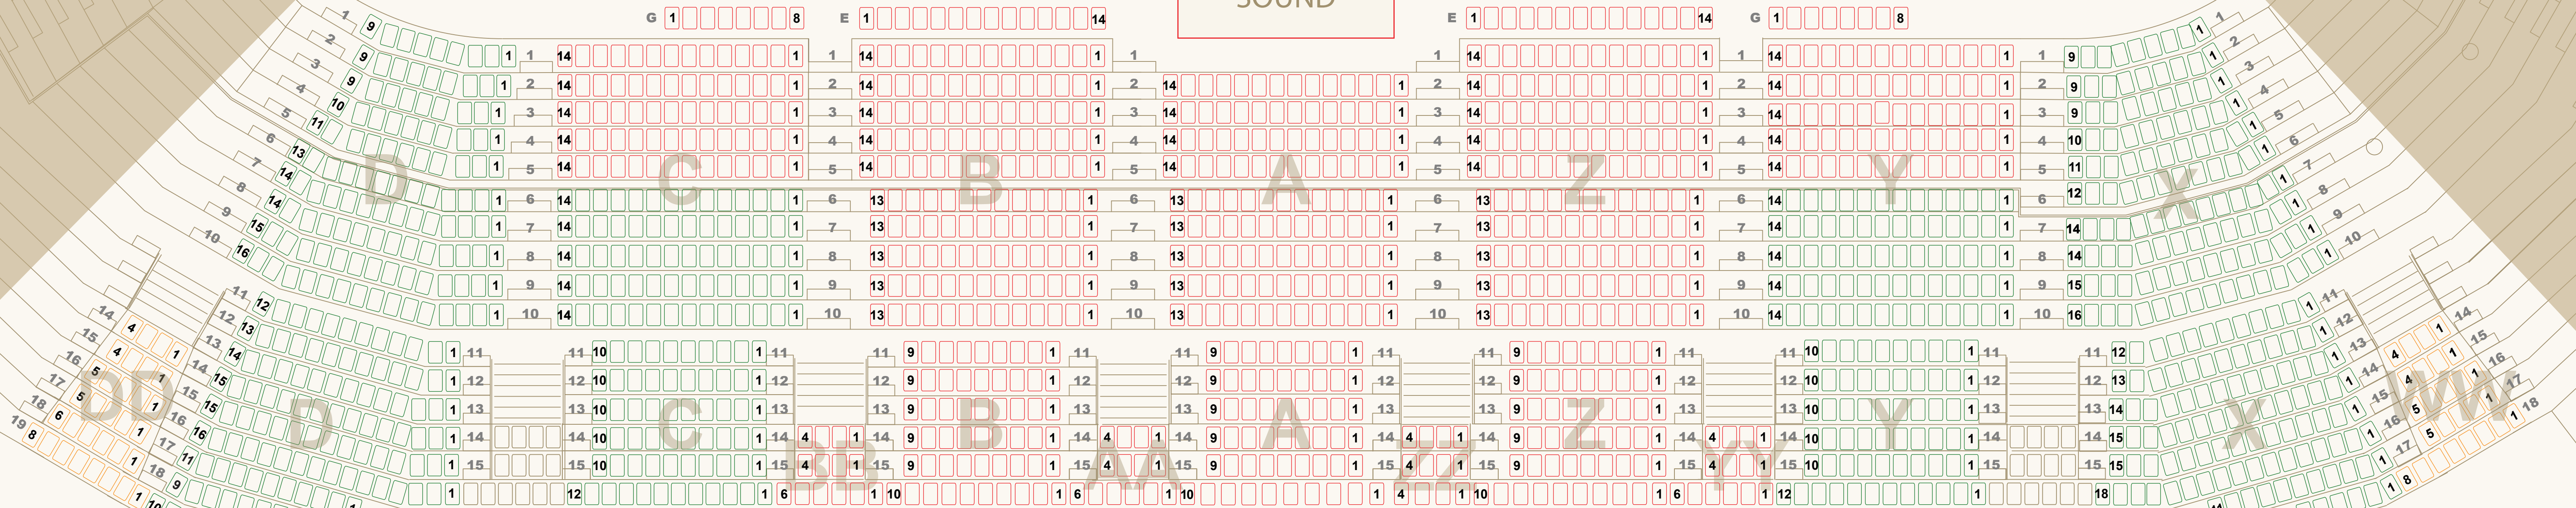

VIP  
PL2  
PL3  
PL4

STAGE  
80' X 40'

ORCHESTRA PIT  
24' X 12'

A 1 34  
B 1 34  
C 1 36  
D 1 40  
E 1 42  
F 1 44  
G 1 46

FLR1  
FLR2  
FLR3  
FLR4  
FLR5  
FLR6  
SOUND

LOBBY

PRIVATE BOX

PRIVATE BOX

PRIVATE BOX

PRIVATE BOX

PRIVATE BOX

PRIVATE BOX

PRIVATE BOX

PRIVATE BOX

PRIVATE BOX

PRIVATE BOX

STORAGE

WOMEN

CONTROL ROOM